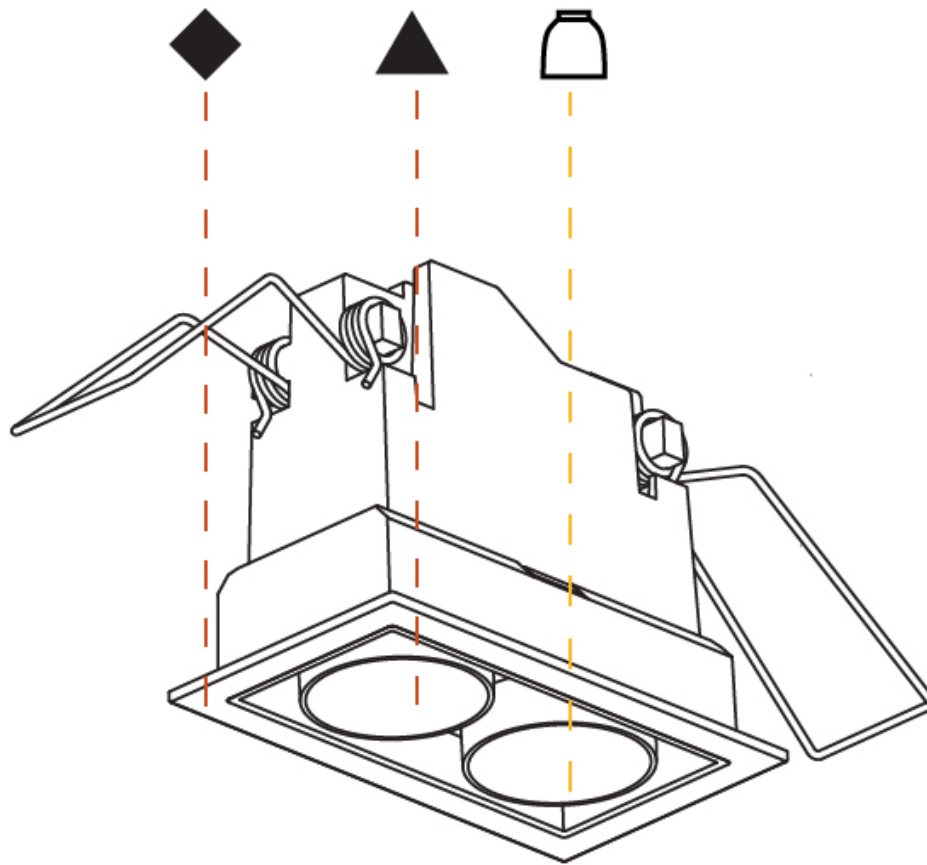

MAGIQ 2 CELL KORONA RECESSED

A35635-

PROJECT	_____
TYPE	_____
SPECIFIER	_____
QUANTITY	_____
DATE	_____

A