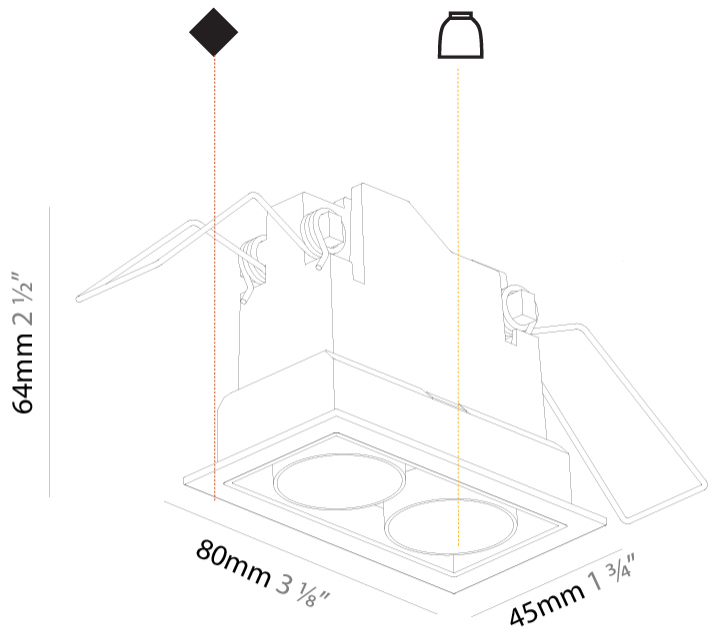

GENERAL

Series: Magiq
 Subseries: Magiq 2 Cell
 Brand: Prolicht
 Division: Architectural
 Mounting Type: Recessed
 Mounting Location: Ceiling
 Subcategory: Downlight

PHYSICAL

Shape: Rectangle
 Length (mm): 80
 Length (in): 3 1/8
 Width (mm): 45
 Width (in): 1 3/4
 Height (mm): 64
 Height (in): 2 1/2
 Ceiling Thickness (mm): 10 / 12.5 / 15 / 25 / 30
 Ceiling Thickness (in): 3/8 or 1/2 or 9/16 or 1 or 1 3/16
 Min. Recessing Depth (mm): 100
 Min. Recessing Depth (in): 3 15/16
 Light Distribution: Downlight
 Weight (kg): 0.145
 Weight (lbs): 0.32
 Fixture Finish: SSR / BKV / CWI / CRY / HAB / UFT / ITA / RUA / FTG / MYG / LOD / PUS / FRO / FUP / KIA / POP / BLS / SPG / MEY / GOH / GUM / CHC / COM / ABZ / JAG / OBR / MOS / ROR
 Holder Finish: WHI / BLK
 Fixture Material: Aluminum Die Cast
 Cut-out Measurements: 73mm / 2 7/8" x 38mm / 1 1/2"

OPTICAL

Reflector: 8 / 18 / 34

RATINGS AND CERTIFICATIONS

Certified By: CSA Certified to UL and CSA Standards
 IP rating: IP20

100mm
3 15/16"

10 - 30 mm
3/8" - 1 3/16"

73mm x 38mm
2 7/8" x 1 1/2"

MAGIQ 2 CELL RECESSED

GENERAL

Series: Magiq
Subseries: Magiq 2 Cell Korona
Brand: Prolight
Division: Architectural
Mounting Type: Recessed
Mounting Location: Ceiling
Subcategory: Downlight

PHYSICAL

Shape: Rectangle
Length (mm): 80
Length (in): 3 1/8
Width (mm): 45
Width (in): 1 3/4
Height (mm): 64
Height (in): 2 1/2
Ceiling Thickness (mm): 10 / 12.5 / 15 / 25 / 30
Ceiling Thickness (in): 3/8 or 1/2 or 9/16 or 1 or 1 3/16
Min. Recessing Depth (mm): 100
Min. Recessing Depth (in): 3 15/16
Light Distribution: Downlight
Weight (kg): 0.15
Weight (lbs): 0.33
Fixture Finish: SSR / BKV / CWI / CRY / HAB / UFT / ITA / RUA / FTG / MYG / LOD / PUS / FRO / FUP / KIA / POP / BLS / SPG / MEY / GOH / GUM / CHC / COM / ABZ / JAG / OBR / MOS / ROR
Holder Finish: WHI / BLK
Fixture Material: Aluminum Die Cast
Cut-out Measurements: 73mm / 2 7/8" x 38mm / 1 1/2"