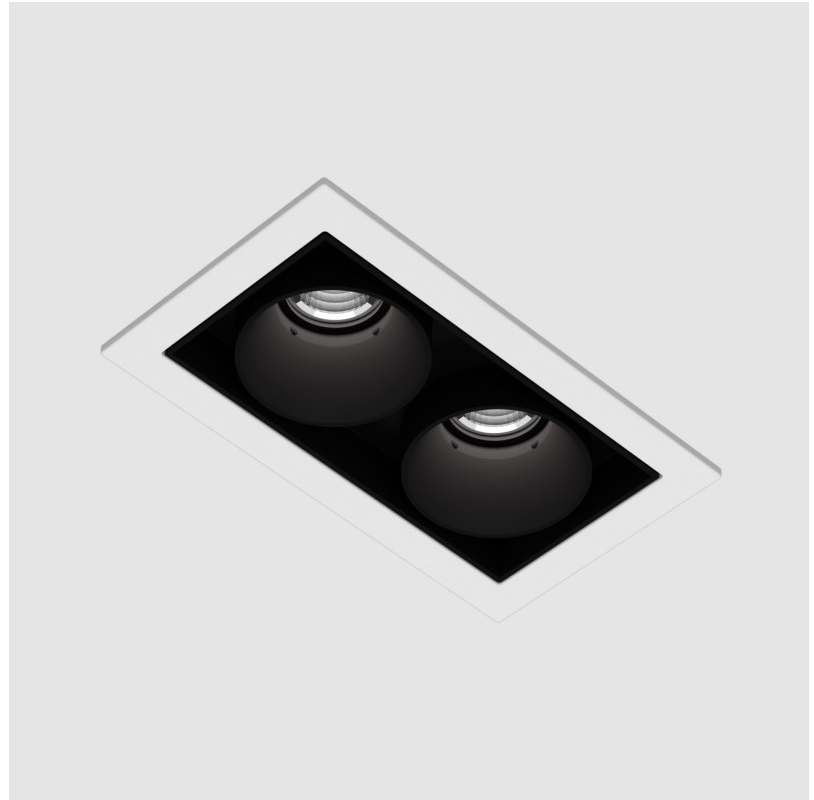

PHYSICAL

Shape: Rectangle
Length (mm): 80
Length (in): 3 1/8
Width (mm): 45
Width (in): 1 3/4
Height (mm): 64
Height (in): 2 1/2
Ceiling Thickness (mm): 10 / 12.5 / 15 / 25 / 30
Ceiling Thickness (in): 3/8 or 1/2 or 9/16 or 1 or 1 3/16
Min. Recessing Depth (mm): 100
Min. Recessing Depth (in): 3 15/16
Light Distribution: Downlight
Weight (kg): 0.145
Weight (lbs): 0.32
Fixture Finish: SSR / BKV / CWI / CRY / HAB / UFT / ITA / RUA / FTG / MYG / LOD / PUS / FRO / FUP / KIA / POP / BLS / SPG / MEY / GOH / GUM / CHC / COM / ABZ / JAG / OBR / MOS / ROR
Holder Finish: WHI / BLK
Fixture Material: Aluminum Die Cast
Cut-out Measurements: 73mm / 2 7/8" x 38mm / 1 1/2"

ELECTRICAL

Lamp Type: LED (Zhaga Standard)
Input Wattage (W): 7.7
Total Output Wattage (W): 6.6
Dimming: Tri-Mode (Non-Dimming and Phase Dimming (120Vac only) and 0-10V Dimming)
Driver Included: No
Driver Location: Remote
Driver Type: Constant Current - Universal
Driver Class: Class 2
Input Voltage (V): 120 - 277
Constant Current (MA): 1050

LED

Number of LEDs: 2
Color Temperature (°K): 2700 / 3000 / 3500 / 4000
Max. Delivered Lumen (lm): 390 / 410 / 421 / 430
Nominal Lumen (lm): 440 / 465 / 470 / 480
CRI: >90 CRI
Lamp Life (hrs): 50000

OPTICAL

Reflector: 8 / 18 / 34

RATINGS AND CERTIFICATIONS

Certified By: CSA Certified to UL and CSA Standards
IP rating: IP20

100mm
3 15/16"

10 - 30 mm
3/8" - 1 3/16"

73mm x 38mm
2 7/8" x 1 1/2"